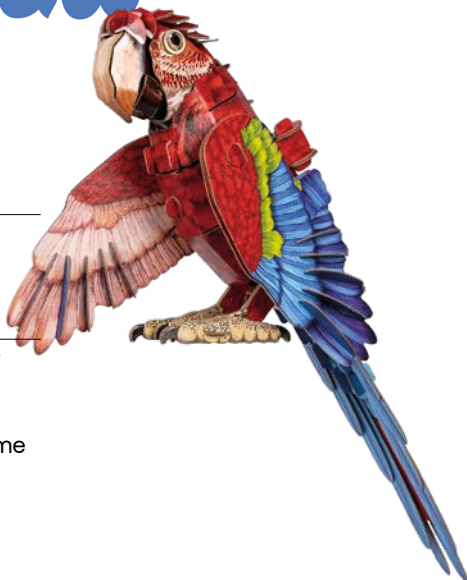

Parts sheet
Assembly instructions

Box dimensions:
305x225x39 mm

Bring Nature Home

Giraffe

KV3825719

113 pcs
6x23x31 cm
Age +7

Rotatable neck and legs. You can also replace the giraffe's tongue to give it different facial expressions.

Macaw

KV3825720

170 pcs
10x9x31 cm
Age +7

A beautiful macaw featuring multiple rotatable joints, allowing it to assume a wide variety of expressive and dynamic poses.

Snowy Owl

KV3825717

76 pcs
17x12x13 cm
Age +7