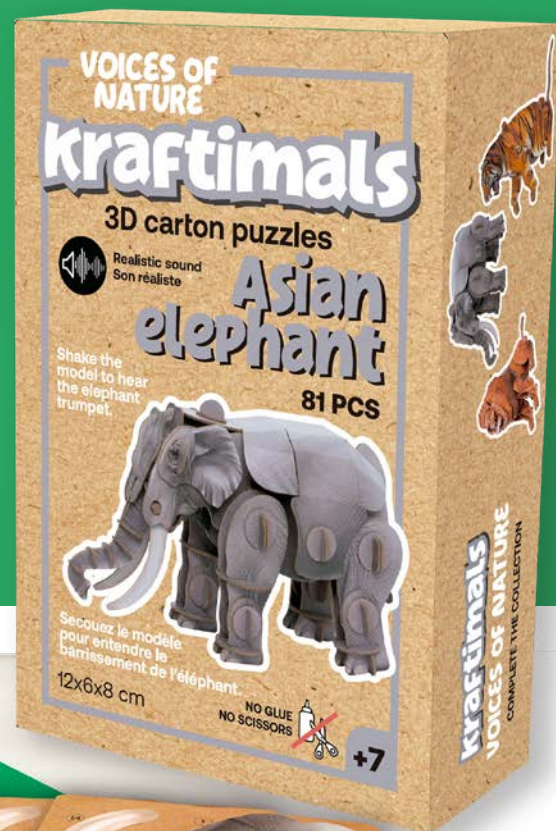

Great White Shark

KV3825718

62 pcs
17x10x7 cm
Age +7

The tail can move freely, and the mouth can open and close.

Voices of Nature

Build it.
Shake it.
Hear nature come alive.

Shake the model and hear real animal sounds recorded in nature. A fun and surprising sensory experience that helps kids connect with wildlife in a playful and memorable way.

Voices of Nature

Recommended starting level: +7

Each box includes

Stickers

Parts sheet

Assembly instructions

Box dimensions:
105x160x40 mm

Voices of Nature

Realistic sound

Includes an audio module with real animal sounds recorded in nature.

Inclut un module audio avec de vrais sons d'animaux enregistrés dans la nature.

Lion

KV3825722

83 pcs
13x5x7 cm
Age +7

Shake the model to hear the lion roar.