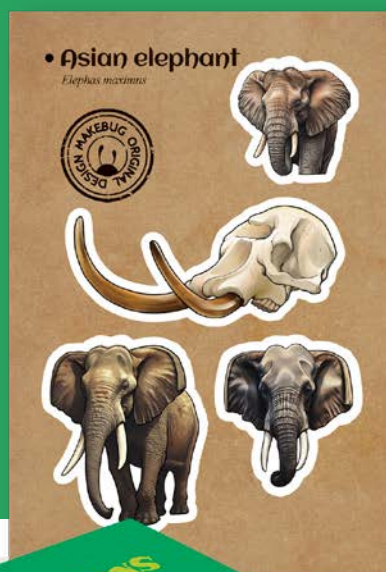

A snowy owl can adopt a variety of postures by rotating its head and wings in different directions.

Red Panda

KV3825721

263 pcs
16x9x14 cm
Age +7

The model features multiple movable joints, allowing it to crawl and stand. Its large layered tail is also flexible and can be bent.

Great White Shark

KV3825718

62 pcs
17x10x7 cm
Age +7

The tail can move freely, and the mouth can open and close.

Voices of Nature

Build it.
Shake it.
Hear nature come alive.

Shake the model and hear real animal sounds recorded in nature. A fun and surprising sensory experience that helps kids connect with wildlife in a playful and memorable way.

Voices of Nature

Recommended starting level: +7

Each box includes

Stickers

Parts sheet

Assembly instructions

Box dimensions:
105x160x40 mm

Voices of Nature

Realistic sound

Includes an audio module with real animal sounds recorded in nature.

Inclut un module audio avec de vrais sons d'animaux enregistrés dans la nature.

Lion

KV3825722

83 pcs
13x5x7 cm
Age +7

Shake the model to hear the lion roar.